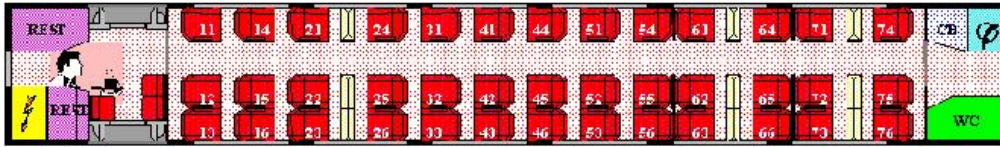

Euro Railways

Thalys Seat Plan

CAR N° 1: 42 non-smoking seats 1st class

CAR N° 2: 39 non-smoking seats 1st class

CAR N° 3: 39 non-smoking seats 1st class

CAR N° 4: 16 non-smoking seats 2nd class and Buffet car

CAR N° 5: 56 smoking seats in 2nd class

CAR N° 6: 56 non-smoking seats 2nd class

CAR N° 7: 56 non-smoking seats 2nd class

CAR N° 8: 73 non-smoking seats 2nd class