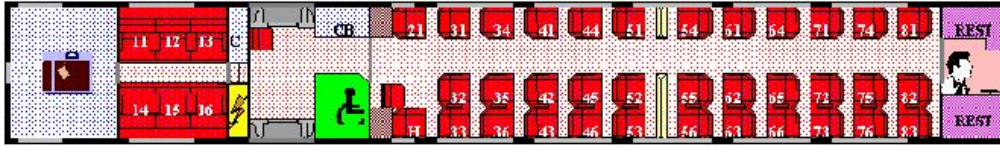

Euro Railways

Thalys Seat Plan

CAR N° 1: 42 non-smoking seats 1st class

CAR N° 2: 39 non-smoking seats 1st class

CAR N° 3: 39 non-smoking seats 1st class

CAR N° 4: 16 non-smoking seats 2nd class and Buffet car

CAR N° 5: 56 smoking seats in 2nd class

CAR N° 6: 56 non-smoking seats 2nd class

CAR N° 7: 56 non-smoking seats 2nd class

CAR N° 8: 73 non-smoking seats 2nd class