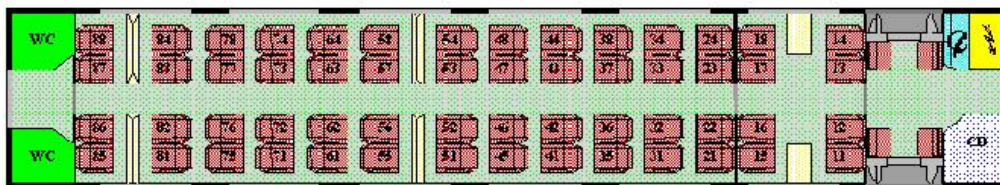

Euro Railways

Thalys Seat Plan

CAR N° 1: 42 non-smoking seats 1st class

CAR N° 2: 39 non-smoking seats 1st class

CAR N° 3: 39 non-smoking seats 1st class

CAR N° 4: 16 non-smoking seats 2nd class and Buffet car

CAR N° 5: 56 smoking seats in 2nd class

CAR N° 6: 56 non-smoking seats 2nd class

CAR N° 7: 56 non-smoking seats 2nd class

CAR N° 8: 73 non-smoking seats 2nd class