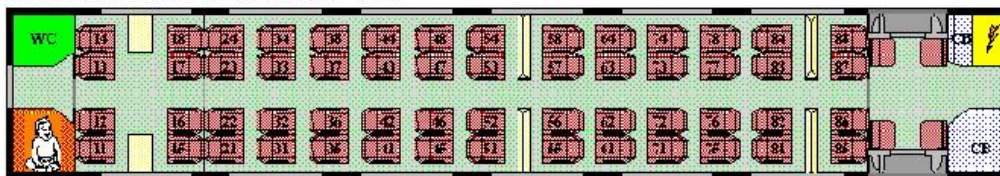

Euro Railways

Thalys Seat Plan

CAR N° 1: 42 non-smoking seats 1st class

CAR N° 2: 39 non-smoking seats 1st class

CAR N° 3: 39 non-smoking seats 1st class

CAR N° 4: 16 non-smoking seats 2nd class and Buffet car

CAR N° 5: 56 smoking seats in 2nd class

CAR N° 6: 56 non-smoking seats 2nd class

CAR N° 7: 56 non-smoking seats 2nd class

CAR N° 8: 73 non-smoking seats 2nd class