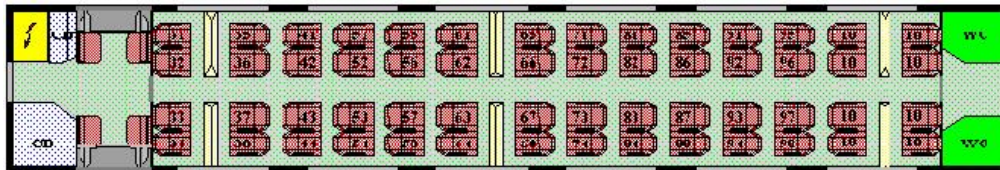

Euro Railways

Thalys Seat Plan

CAR N° 1: 42 non-smoking seats 1st class

CAR N° 2: 39 non-smoking seats 1st class

CAR N° 3: 39 non-smoking seats 1st class

CAR N° 4: 16 non-smoking seats 2nd class and Buffet car

CAR N° 5: 56 smoking seats in 2nd class

CAR N° 6: 56 non-smoking seats 2nd class

CAR N° 7: 56 non-smoking seats 2nd class

CAR N° 8: 73 non-smoking seats 2nd class