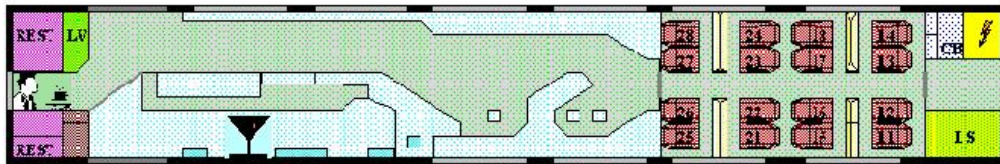

Euro Railways

Thalys Seat Plan

CAR N° 1: 42 non-smoking seats 1st class

CAR N° 2: 39 non-smoking seats 1st class

CAR N° 3: 39 non-smoking seats 1st class

CAR N° 4: 16 non-smoking seats 2nd class and Buffet car

CAR N° 5: 56 smoking seats in 2nd class

CAR N° 6: 56 non-smoking seats 2nd class

CAR N° 7: 56 non-smoking seats 2nd class

CAR N° 8: 73 non-smoking seats 2nd class