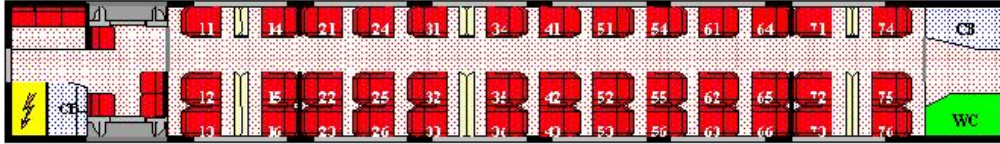

Euro Railways

Thalys Seat Plan

CAR N° 1: 42 non-smoking seats 1st class

CAR N° 2: 39 non-smoking seats 1st class

CAR N° 3: 39 non-smoking seats 1st class

CAR N° 4: 16 non-smoking seats 2nd class and Buffet car

CAR N° 5: 56 smoking seats in 2nd class

CAR N° 6: 56 non-smoking seats 2nd class

CAR N° 7: 56 non-smoking seats 2nd class

CAR N° 8: 73 non-smoking seats 2nd class