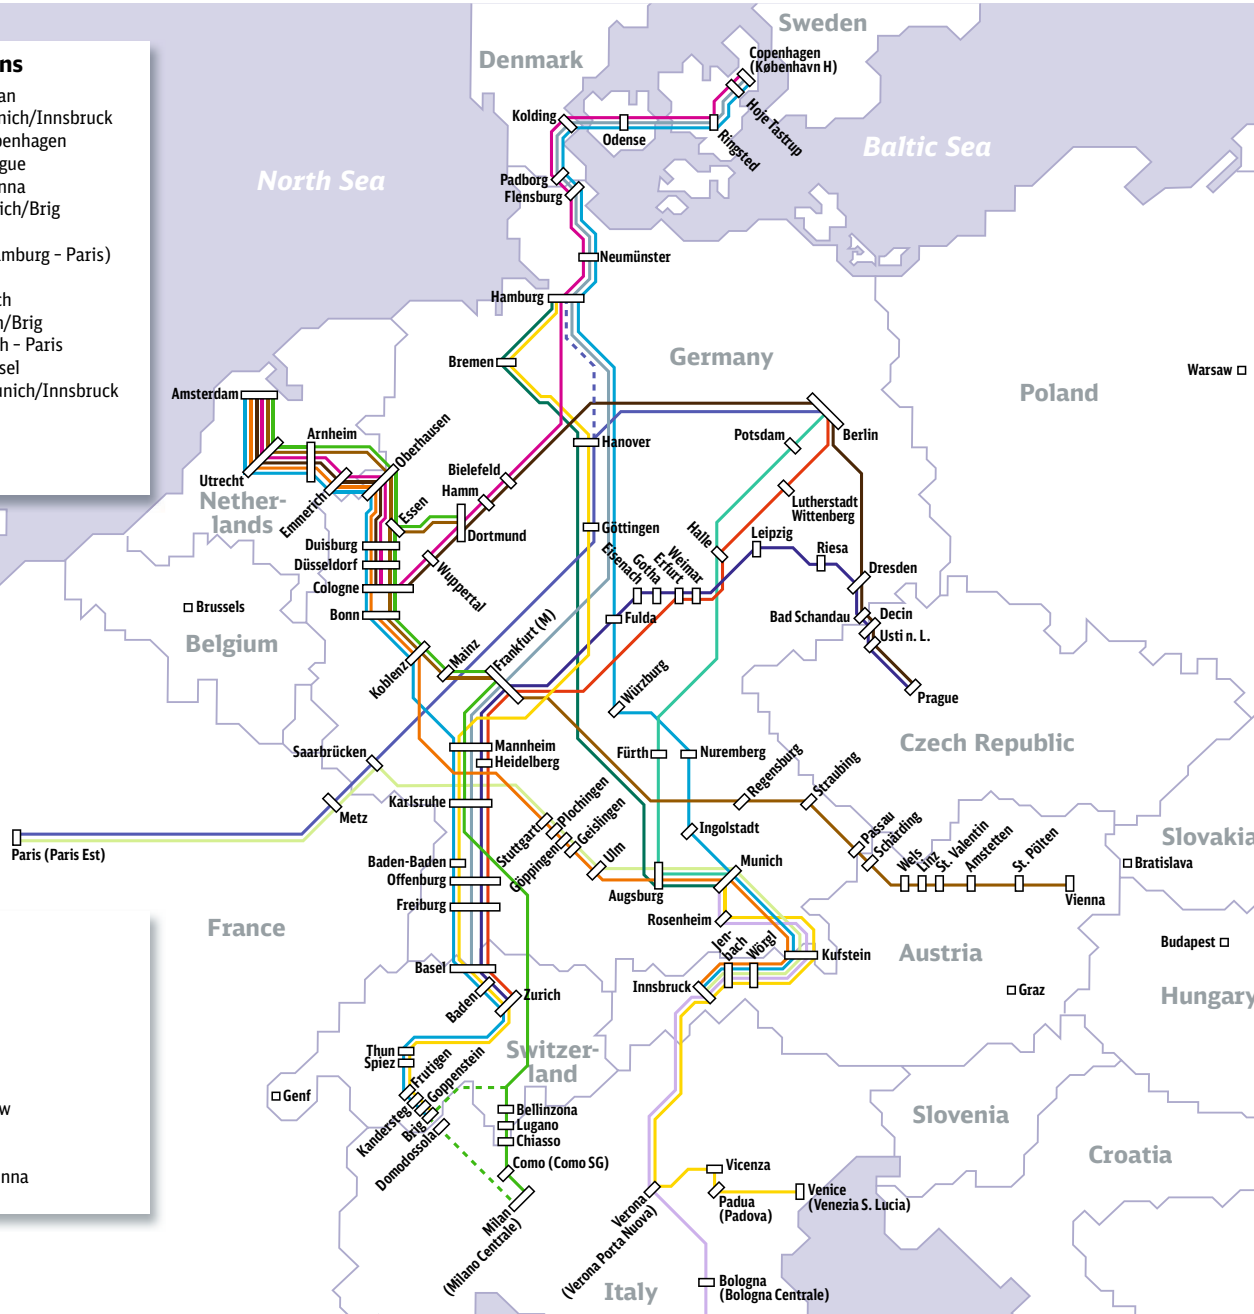

Europe by night – all routes at a glance

Available connections

- Amsterdam - Milan
- Amsterdam - Munich/Innsbruck
- Amsterdam - Copenhagen
- Amsterdam - Prague
- Amsterdam - Vienna
- Amsterdam - Zurich/Brig
- Berlin - Munich
- Berlin - Paris (Hamburg - Paris)
- Berlin - Zurich
- Hamburg - Munich
- Hamburg - Zurich/Brig
- Innsbruck/Munich - Paris
- Copenhagen - Basel
- Copenhagen - Munich/Innsbruck
- Munich - Rome
- Munich - Venice
- Prague - Zurich

Connections run by partner railways

- Amsterdam - Warsaw
- Basel - Warsaw
- Berlin - Warsaw
- Berlin - Budapest
- Hamburg - Vienna
- Innsbruck/Munich - Warsaw
- Munich - Budapest
- Munich - Zagreb
- Strasbourg/Karlsruhe - Vienna

to Rome via Florence (Firenze SMN) / Chiusi-Chianciano Terme / Orvieto